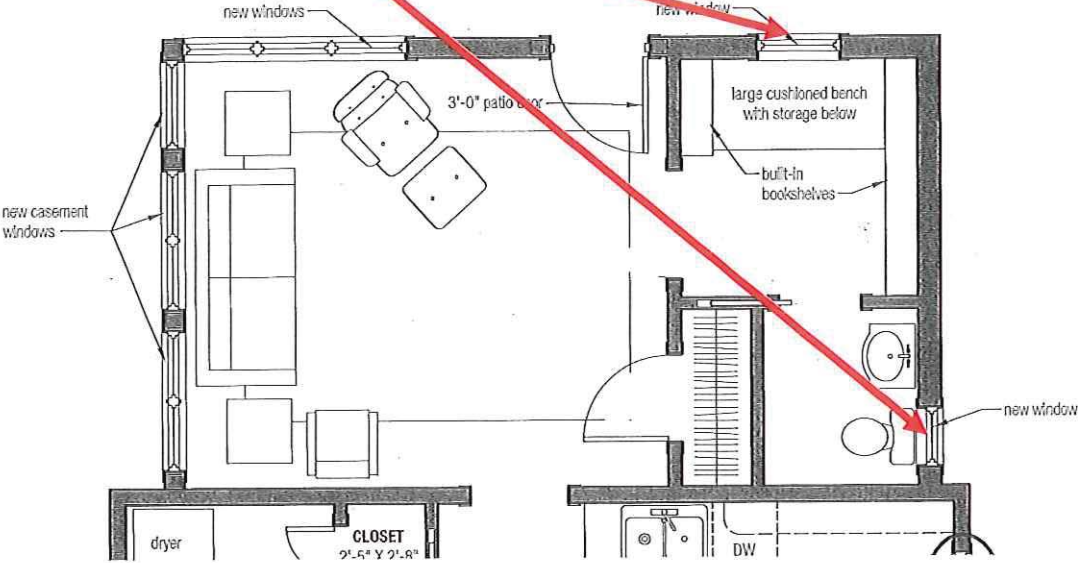

- semicircular window to be replaced with matching wood siding
- two screens on right replaced with casement windows
- screen to be replaced with matching wood siding
- screen on left replaced with historic wooden backdoor or similar with glass window in upper half
- new wood double living window approximate location

Below: current view of modern back porch from southwest

- upper portion of door and screens to be replaced with casement windows
- lower portion of door to be replaced with matching wooden siding

Below: current view of modern back porch from northwest  
- approximate location of new wood double hung window

Below: overview of modern back porch as enclosed  
- new wood double hung windows to be Pella Architect Series or similar

Below: wood trim in contact with ground to be replaced with Azek PVC trim (or equal).