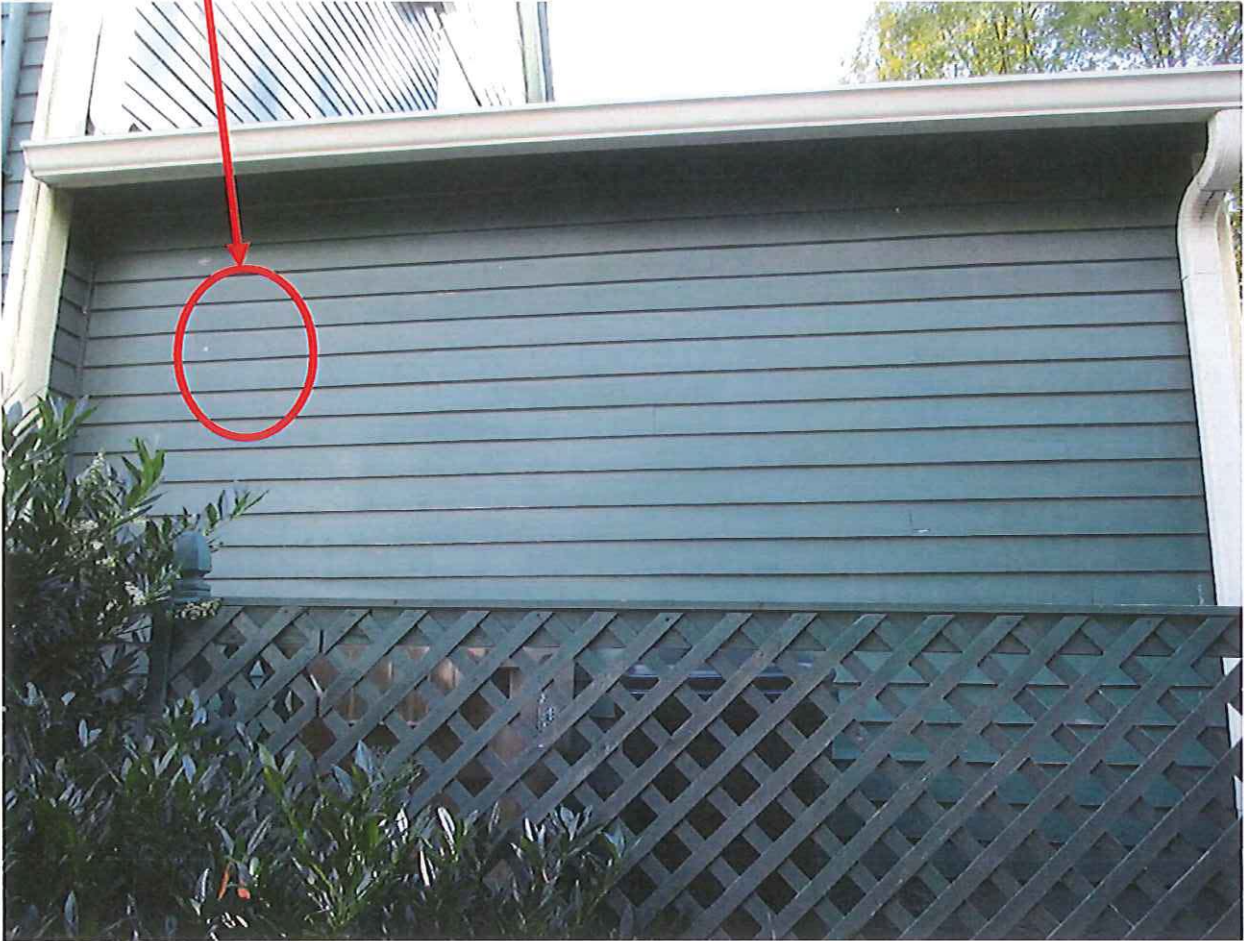

Below: current view from Luttrell St of large modern window to be replaced with wood double hung window

Below: current detail view of large modern window to be replaced with wood double hung window

Below: current view of modern back porch from alley

- semicircular window to be replaced with matching wood siding
- two screens on right replaced with casement windows
- screen to be replaced with matching wood siding
- screen on left replaced with historic wooden backdoor or similar with glass window in upper half
- new wood double living window approximate location

Below: current view of modern back porch from southwest

- upper portion of door and screens to be replaced with casement windows
- lower portion of door to be replaced with matching wooden siding

Below: current view of modern back porch from northwest  
- approximate location of new wood double hung window

Below: overview of modern back porch as enclosed  
- new wood double hung windows to be Pella Architect Series or similar

Below: wood trim in contact with ground to be replaced with Azek PVC trim (or equal).